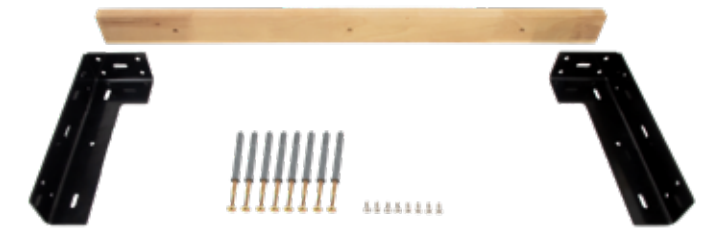

PULL OUT UNDER MOUNT TRASH BIN KIT

KIT INCLUDES:

- Solid wood dovetail drawer box
- Soft close slides
- Installation hardware
- Two (2) 35 Qt bins

PRODUCT ID:

TRC-BT18 - 18"W Base Cabinets
 TRC-BT21 - 21"W Base Cabinets

PULL OUT TOP MOUNT TRASH BIN KIT

KIT INCLUDES:

- Solid wood trash bin housing
- Slide system
- Installation hardware
- Two (2) 35 Qt bins

PRODUCT ID:

TRC-BW18 - 18"W Base Cabinets
 TRC-BW21 - 21"W Base Cabinets

WHITE FLOATING SHELVES

SHELF SIZES:

30"W x 12"D x 2.5"H
36"W x 12"D x 2.5"H
42"W x 12"D x 2.5"H

HARDWARE INCLUDED

PRODUCT ID:

WS-FS4212 WS-FS3612 WS-FS3012

OAK FLOATING SHELVES

SHELF SIZES:

30"W x 12"D x 2.5"H
36"W x 12"D x 2.5"H
42"W x 12"D x 2.5"H

HARDWARE INCLUDED

PRODUCT ID:

OAK-FS3012 OAK-FS3612 OAK-FS4212

BLACK OAK FLOATING SHELVES

SHELVE SIZES:

- 30"W x 12"D x 2.5"H
- 36"W x 12"D x 2.5"H
- 42"W x 12"D x 2.5"H