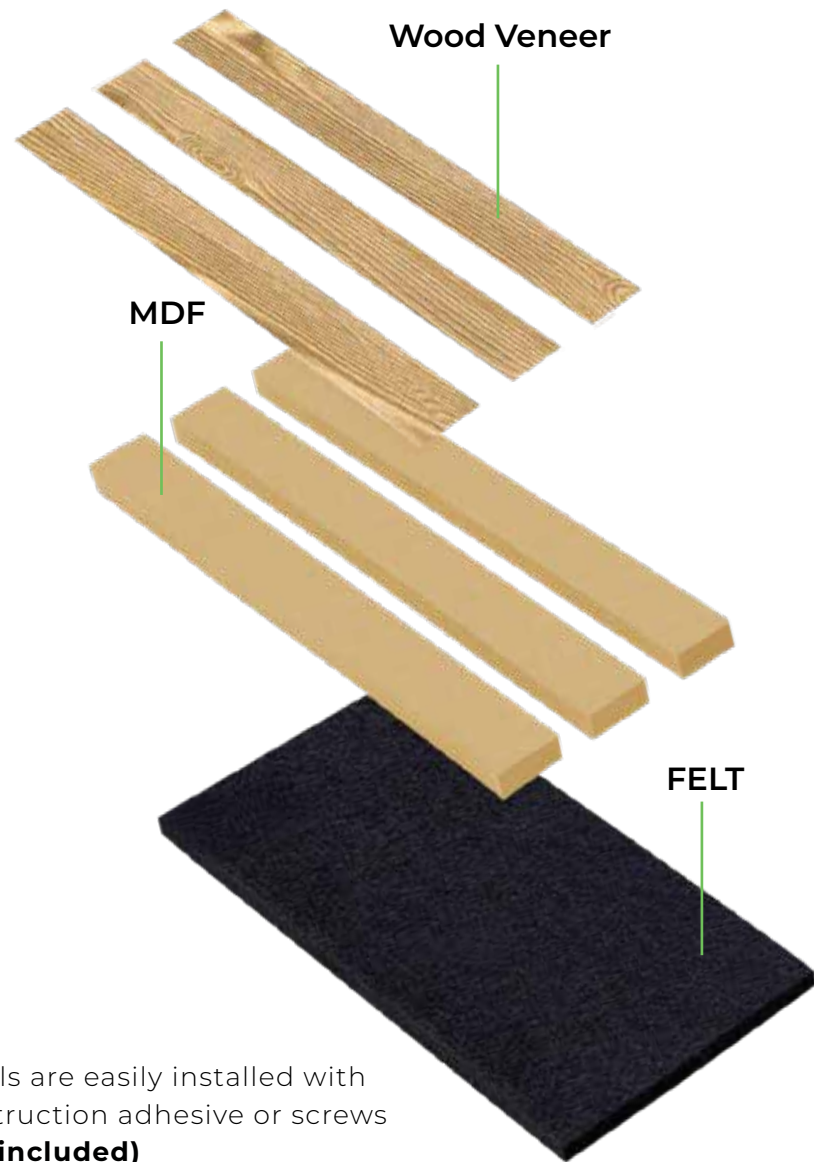

MOCHA

**PRODUCT ID:
ESOM-DP24110**

MDF Core With Wood Veneer Overlay
Black Felt Backing

OAK

**PRODUCT ID:
OAK-DP24110**

MDF Core With Wood Veneer Overlay
Black Felt Backing

ANATOMY OF SLATTED WALL PANELS

Panels are easily installed with construction adhesive or screws **(not included)**

Our decorative slatted wall panels are constructed with a wood veneer face for a natural finish, an mdf core for strength and durability, and a thick felt backing for sound absorption and easy installation. Designed for both residential and commercial applications.