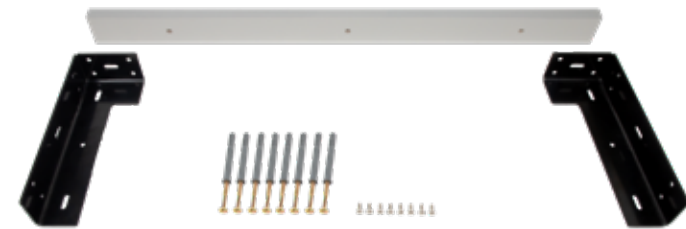

WHITE FLOATING SHELVES

SHELF SIZES:

30"W x 12"D x 2.5"H
36"W x 12"D x 2.5"H
42"W x 12"D x 2.5"H

HARDWARE INCLUDED